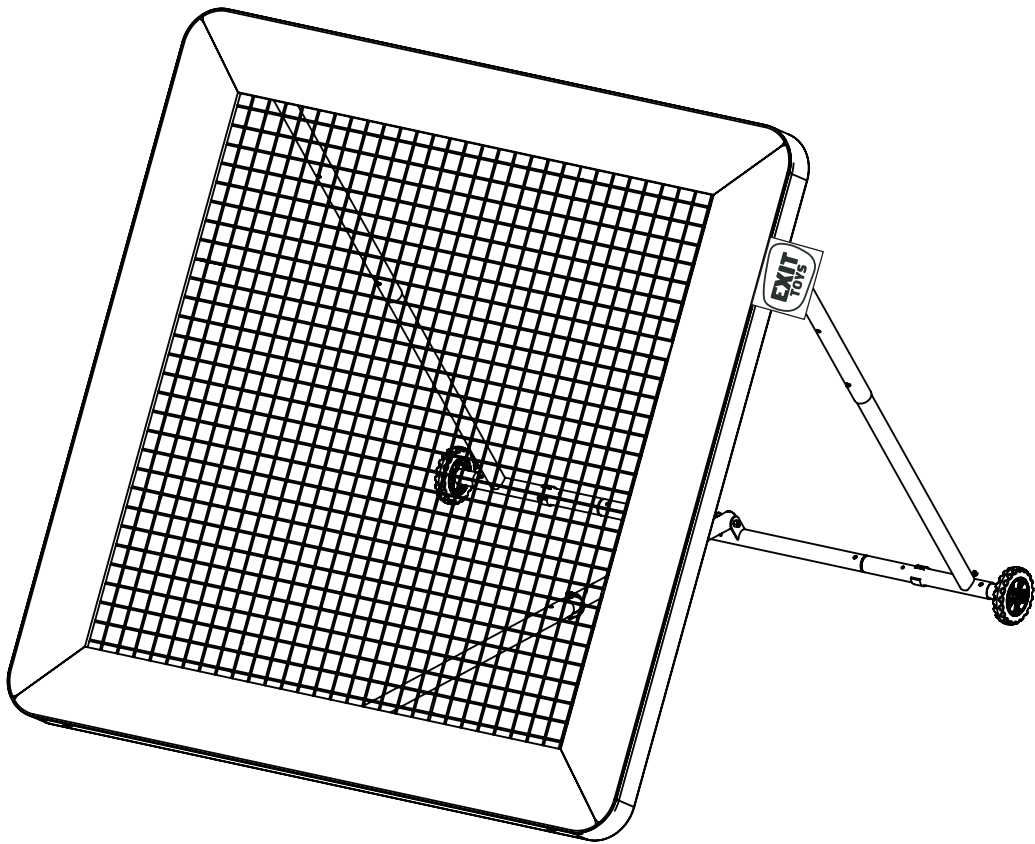

Rebounder

EXIT Multisport XL

 **WARNING**
CHOKING HAZARD
small parts
Adult assembly required
retain for future reference

EXIT Multisport XL

Rebounder

EXIT Multisport XL

69.23.05.01 **1X**

69.23.05.02 **1X**